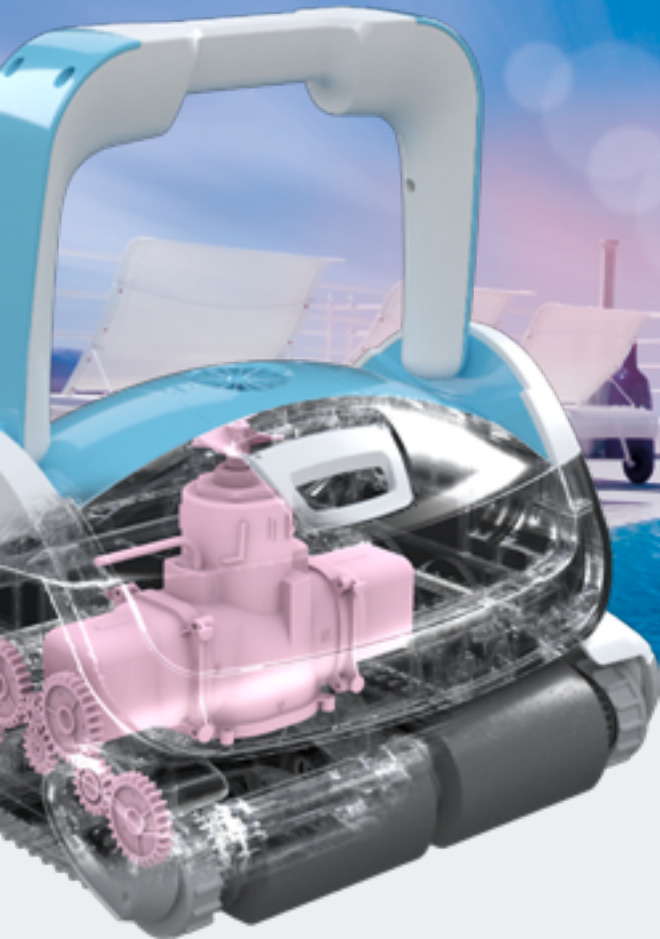

Agile on any surface, with an excellent grip

BWT robotic pool cleaners easily climb the steepest slopes. Always astonishing to see!

Fast cleaning

BWT robots move quickly and clean fast. They feature the intelligent and exclusive **Smart navigation system**.

Comprised of a gyroscope and an algorithm, the navigation system scans and detects obstacles, and then **computes the cleaning path**.

The cleaning cycles are shorter and the entire surface to be cleaned is covered.

The pool floor, walls and waterline are perfectly clean **with a minimum number of passes**, and in record time.

Smart Navigation !