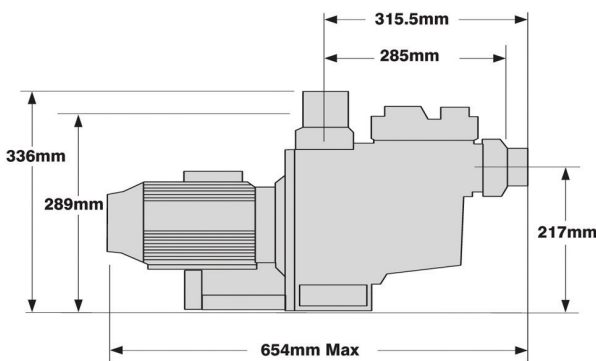

SPECIFICATIONS

Model	Volts	Phase	Input Watts	Horse Power	Flow Rate Max @ 8 m/h	Noise @ 1m	Full Load Amps
E 140	240	Single	650	0.50	140 lpm	57 dBA	2.9
E 170	240	Single	850	0.75	170 lpm	57 dBA	3.5
E 230	240	Single	925	1.00	230 lpm	57 dBA	3.9