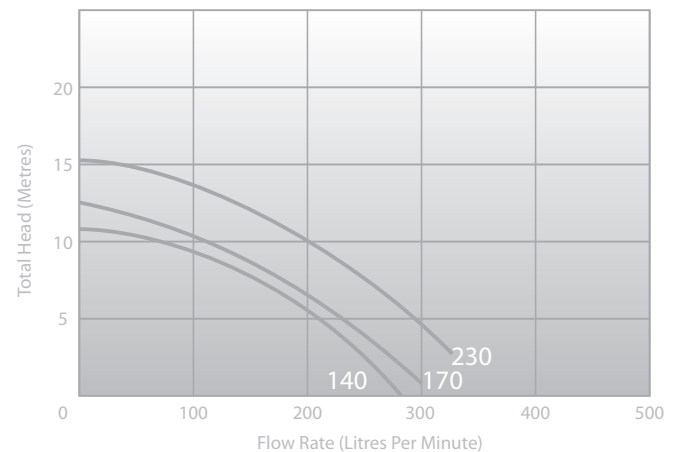

E-SERIES POOL & SPA PUMP

Modern pools and spas are a sophisticated combination of electronic and mechanical designs. They place enormous demands on the components that provide the filtration, heating and performance standards that are common today.

Not all pools and spas however operate at these extreme levels. Many smaller or older pools place far less stress on their various components. For these pools, AstralPool engineers have designed an economical range of pool components.

The E-Series pumps will provide just the right level of performance and reliability for all pools and spas up to 100,000 litres. With low noise levels the E-Series pool and spa pump produces high flow rates using less power which saves on operating costs.

Designed with high standard, reliability and durability in mind these pumps use only quality components that lead to a long life. With the need for less frequent cleaning the E-series pump will save you both time and money.

Available in 3 different sizes and covered by a limited 3 year warranty against defects in materials and workmanship the E-Series pool and spa pump is the perfect choice.

To find out more about the E-Series pump visit www.astralpool.com.au

SPECIFICATIONS

Model	Volts	Phase	Input Watts	Horse Power	Flow Rate Max @ 8 m/h	Noise @ 1m	Full Load Amps
E 140	240	Single	650	0.50	140 lpm	57 dBA	2.9
E 170	240	Single	850	0.75	170 lpm	57 dBA	3.5
E 230	240	Single	925	1.00	230 lpm	57 dBA	3.9

Available from:

Melbourne:	03 8796 8600	Gold Coast:	07 5552 2600
Sydney Seven Hills:	02 9853 2100	Townsville:	07 4796 0100
Sydney Moorebank:	02 8778 9500	Adelaide:	08 8152 7600
Brisbane:	07 3308 5400	Perth:	08 9350 2600

sales@astralpool.com.au
www.astralpool.com.au