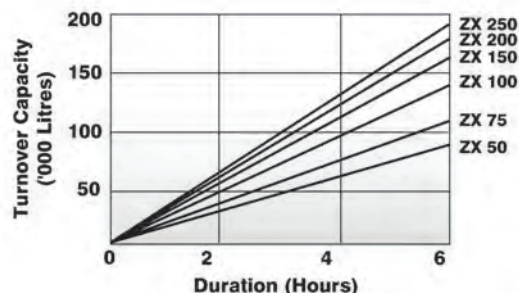

ZX CARTRIDGE FILTER

The ZX cartridge filter is a compact and unique design for any Australian swimming pool. This cartridge filter is ideal for all spas and swimming pools where waste water disposal or water restrictions are in force.

The ZX cartridge filter achieves remarkable water filtration and clarity but is also environmentally friendly and responsible.

The ZX cartridge filter reduces maintenance while saving thousands of litres of water every year. It takes just 100 litres of water to clean the antimicrobial elements instead of backwashing thousands of litres to clean a sand filter. The ZX cartridge filter makes it easier to be responsible with water.

Manual air bleeding is no longer necessary. The ZX cartridge filter has a built in automatic air bleed system. The 68mm water connections glue in for fast installation and has the capacity to handle high flow rates.

All ZX filters incorporate high quality elements with antimicrobial treatment. The antimicrobial treatment lasts for the life of the filter element and reduces the growth of algae, bacteria and microbes in a unique process that reduces maintenance and makes swimming and bathing safe for the whole family.

Visit astralpool.com.au for further information.

SPECIFICATIONS

Model	Flow Rate lpm	Filter Area M²	Pump Size Watts (output)	Weight kg	Dim "A" mm	Dim "B" mm
ZX 50	225	4.7	550-750	7.0	465	345
ZX 75	290	7.0	550-1100	8.0	465	345
ZX 100	375	9.4	750-1100	15.5	665	345
ZX 150	445	14.0	750-1500	16.5	665	345
ZX 200	490	19.0	750-1500	24.0	865	345
ZX 250	515	24.0	750-1500	25.0	865	345

Australian Patent No.2011101730