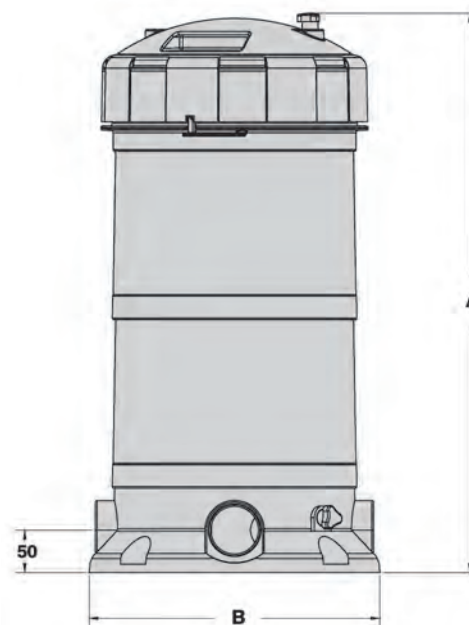

ZX Cartridge Filter

- ✓ Low height fits plant rooms and under decks
- ✓ Quality components for long life
- ✓ Easy to clean
- ✓ Antimicrobial elements

ZX CARTRIDGE FILTER

The ZX cartridge filter is a compact and unique design for any Australian swimming pool. This cartridge filter is ideal for all spas and swimming pools where waste water disposal or water restrictions are in force.

Manual air bleeding is no longer necessary. The ZX cartridge filter has a built in automatic air bleed system. The 68mm water connections glue in for fast installation and has the capacity to handle high flow rates.

Visit astralpool.com.au for further information.

SPECIFICATIONS

| Model | Flow Rate lpm | Filter Area M ² | Pump Size Watts (output) | Weight kg | Dim "A" mm | Dim "B" mm |
|--------|---------------|----------------------------|--------------------------|-----------|------------|------------|
| ZX 50 | 225 | 4.7 | 550-750 | 7.0 | 465 | 345 |
| ZX 75 | 290 | 7.0 | 550-1100 | 8.0 | 465 | 345 |
| ZX 100 | 375 | 9.4 | 750-1100 | 15.5 | 665 | 345 |
| ZX 150 | 445 | 14.0 | 750-1500 | 16.5 | 665 | 345 |
| ZX 200 | 490 | 19.0 | 750-1500 | 24.0 | 865 | 345 |
| ZX 250 | 515 | 24.0 | 750-1500 | 25.0 | 865 | 345 |