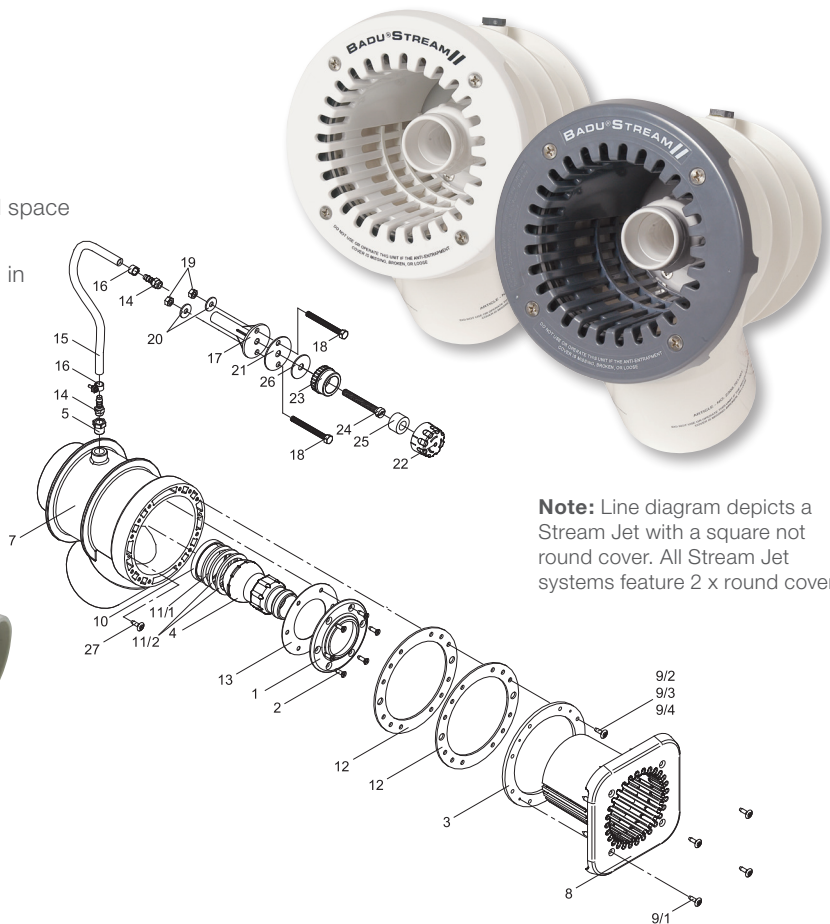

BADU® Swimjet Systems

STOCK CODE	DESCRIPTION
Stream Pack	2 x Speck Badu Stream II Jets, Grey or White cover 2 x Speck 21/80-32SG, Single Phase 4.0 HP 1100 LPM pump 2 x Air Buttons for Switch Boxes 4 x Barrel Unions 2 x Switch Boxes 240v/15 Amp
Stream Pack Remote	2 x Speck Badu Stream II Jets, Grey or White cover 2 x Speck 21/80-32SG, Single Phase 4.0 HP 1100 LPM pump 4 x barrel unions 1 x Double Switch Box 240v/15 amp single phase with Remote Control

BADU STREAM II FEATURES:

- A compact, submerged counter swim unit
- Suitable for most pool designs
- Perfect for easy installation into a small pool wall space
- Low maintenance
- Large flow with directional nozzle for putting you in control of your work out
- Remote control available

Note: Line diagram depicts a Stream Jet with a square not round cover. All Stream Jet systems feature 2 x round covers.

CONTINENTAL WATER
Pool Products for Pure Enjoyment

1300 166 253 for Sales and Service
e sales@continentalwater.com.au / accounts@continentalwater.com.au ABN: 71 050 287 735

New South Wales Office
t (02) 8814 2800
f (02) 9838 7030

Victorian Office
t (03) 8794 3800
f (03) 9702 3941

Queensland Office
t (07) 3434 1100
f (07) 3219 2266

New Zealand Office
t 0011 64 9570 9570
f 0015 64 9527 7641