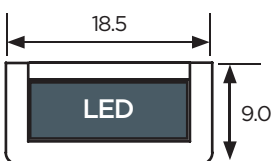

Part No: PCT-1
Operating dist: 50 - 70metres

RECEIVER/DRIVER

Part No: PCR-4
50watts / 12volts
Wi-Fi and RF
Approved to IEC/AS/NZ

PLO-W/F

Part No: PLOW/F-RGB
12V DC
50,000 hours

System Link

Allows you to link multiple systems for home and pool automation

PLO-F WITH DIFFUSED LENS

PLO-W WITH CLEAR LENS

PAL LED Optics RGB Strips with CLEAR (W) OR DIFFUSER (F) LENS

Description	Power	Code
300 mm	4 watt	42-PLOW/F-RGB-030
600 mm	6 watt	42-PLOW/F-RGB-060
900 mm	8 watt	42-PLOW/F-RGB-090
1200 mm	10 watt	42-PLOW/F-RGB-120
1500 mm	12 watt	42-PLOW/F-RGB-150
1800 mm	14 watt	42-PLOW/F-RGB-180
2100 mm	16 watt	42-PLOW/F-RGB-210
2400 mm	18 watt	42-PLOW/F-RGB-240