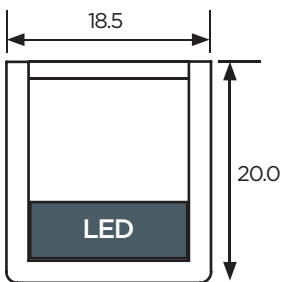

Part No: PCT-1
Operating dist: 50 - 70metres

RECEIVER/DRIVER

Part No: PCR-4
50watts / 12volts
Wi-Fi and RF
Approved to IEC/AS/NZ

PLO-W/F

Part No: PLOW/F-RGB
12V DC
50,000 hours

System Link

Allows you to link multiple systems for home and pool automation

PLO-F WITH DIFFUSED LENS

PLO-W WITH CLEAR LENS

PAL LED Optics RGB Strips with CLEAR (W) OR DIFFUSER (F) LENS

Description	Power	Code
300 mm	4 watt	42-PLOW/F-RGB-030
600 mm	6 watt	42-PLOW/F-RGB-060
900 mm	8 watt	42-PLOW/F-RGB-090
1200 mm	10 watt	42-PLOW/F-RGB-120
1500 mm	12 watt	42-PLOW/F-RGB-150
1800 mm	14 watt	42-PLOW/F-RGB-180
2100 mm	16 watt	42-PLOW/F-RGB-210
2400 mm	18 watt	42-PLOW/F-RGB-240