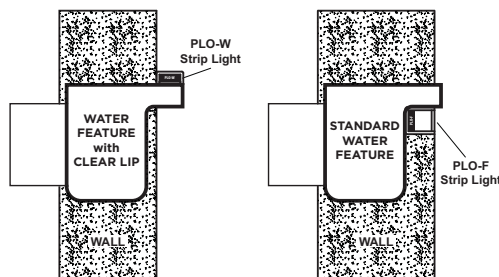

PLO-F WITH DIFFUSED LENS

PLO-W WITH CLEAR LENS

PAL LED Optics RGB Strips with CLEAR (W) OR DIFFUSER (F) LENS

Description	Power	Code
300 mm	4 watt	42-PLOW/F-RGB-030
600 mm	6 watt	42-PLOW/F-RGB-060
900 mm	8 watt	42-PLOW/F-RGB-090
1200 mm	10 watt	42-PLOW/F-RGB-120
1500 mm	12 watt	42-PLOW/F-RGB-150
1800 mm	14 watt	42-PLOW/F-RGB-180
2100 mm	16 watt	42-PLOW/F-RGB-210
2400 mm	18 watt	42-PLOW/F-RGB-240