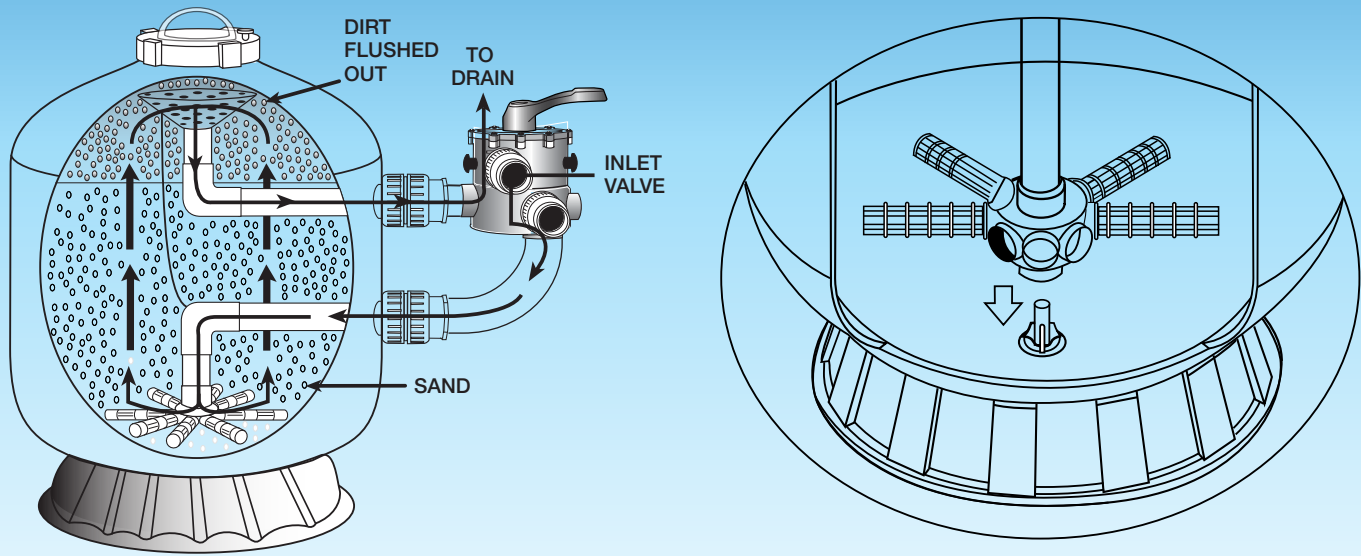

AQUAMARINE

SIDE MOUNT FIBREGLASS FILTERS

Heavy Duty Media Filters

- Aquamarine Fibreglass sand filters are built tough for Australian conditions, designed with your needs in mind
- Heavy duty laterals
- 50mm multiport valve, reducing water flow resistance
- Ideal for energy efficient pumps
- Improved water clarity
- Fibreglass wound construction

LEGEND 
filters

**BEST QUALITY!
BEST SERVICE!**

Pool products you can rely on

Empowered by

www.legendproducts.com.au

Model	Tank Diam.	MPV Size	Filter Area	Sand	MAX. Flow Rate		Tank Hight Approx	Tank Width
	mm	mm	m ²	kg	lpm	m ³ /h	mm	mm
LSM652	650	50	0.33	155	270	16	885	700
LSM702	700	50	0.38	210	333	20	940	820
LSM802	800	50	0.50	250	420	25	1040	920
LSM902	900	50	0.64	350	500	30	1140	1016