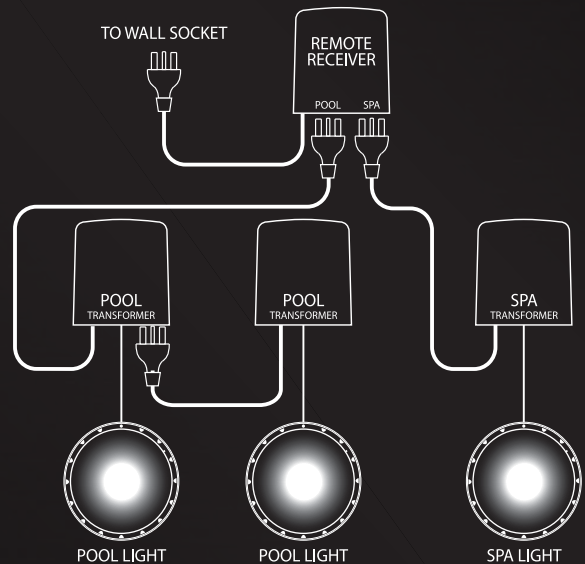

TECHNICAL INFORMATION

CHANNELS	2
INPUT	230-240V ~ 50hz
OUTPUT	2 x 240VAC ~ 50hz SWITCHED
MAX. LOAD	2400W 10A MAX. TOTAL
BATTERIES	2 x 'AAA' (INCLUDED)
COMPATIBILITY	Suitable with Spa Electrics Single, TRI Colour and Multi Colour Lights.

Also suitable for auxilary equipment up to 10A