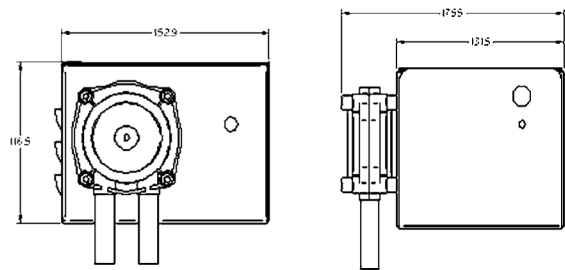

Specifications:

pH DOSING

Model	Litres of pH adjuster per hour	Max RPM for a pH adjuster Pump	Pool Size (Litres)
RC1 0/1	0.02-0.2	1	80,000
RC1 0/5	0.1-0.9	5	240,000
RC1 0/20	0.8-3.0	20	750,000

SANITISER DOSING