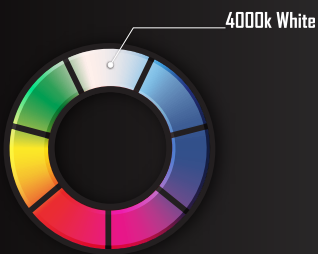

Experience more with MULTI PLUS

RGB + WHITE LED