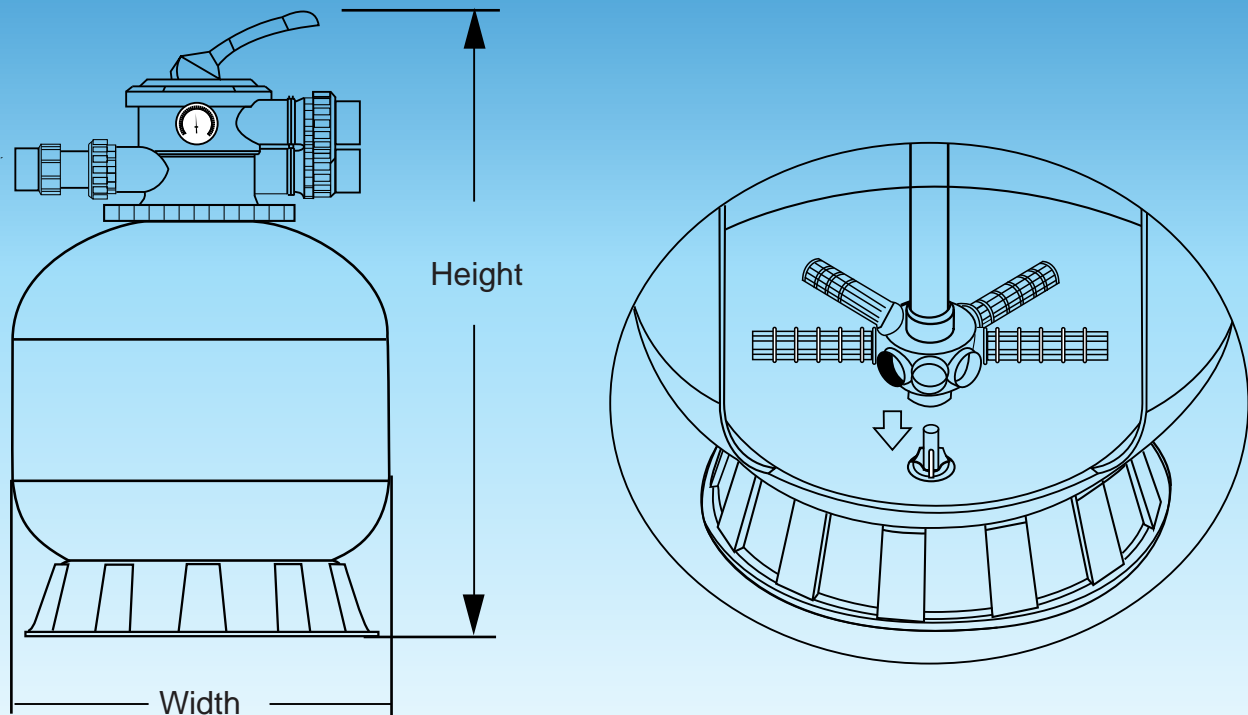

LEGEND 
filters

**BEST QUALITY!
BEST SERVICE!**

Pool products you can rely on

Empowered by

Model	MPV Size	Tank Width	Tank Height	Filter Area	MAX. Flow Rate		Sand	Glass Media	
	mm				lpm	m ³ /h		kg	Course kg
L550	40	534	867	0.24	192	12	85	15	60
L652	50	635	1017	0.33	290	17	155	30	90
L702	50	700	1080	0.38	365	22	210	45	120
L802	50	820	1180	0.50	420	25	250	60	135
L902	50	920	1285	0.64	500	30	350	75	180